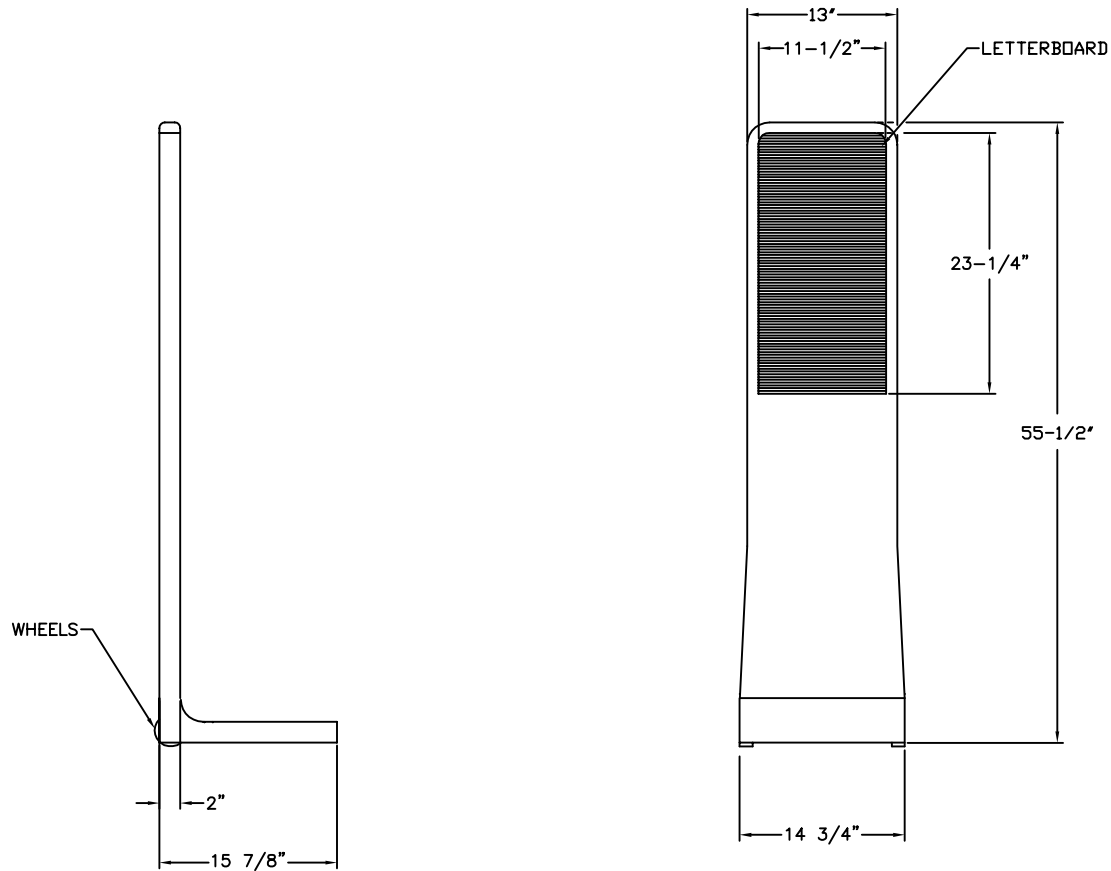

Series 40100

The Tower Mobile Message Center

Specifications

The Tower message center is a mobile free standing message letterboard. It's contemporary design offers a stylish way to display information. The unique design has the wheels built right inside the base for easy movement. Constructed of LLDPE black plastic. The 24" X 12" changeable letter surface offers space and flexibility to display any message. The Tower's L-shaped base provides stability that also serves to protect it from jostling. Comes complete with a set of 3/4" letters, numbers and characters. Ships via UPS.