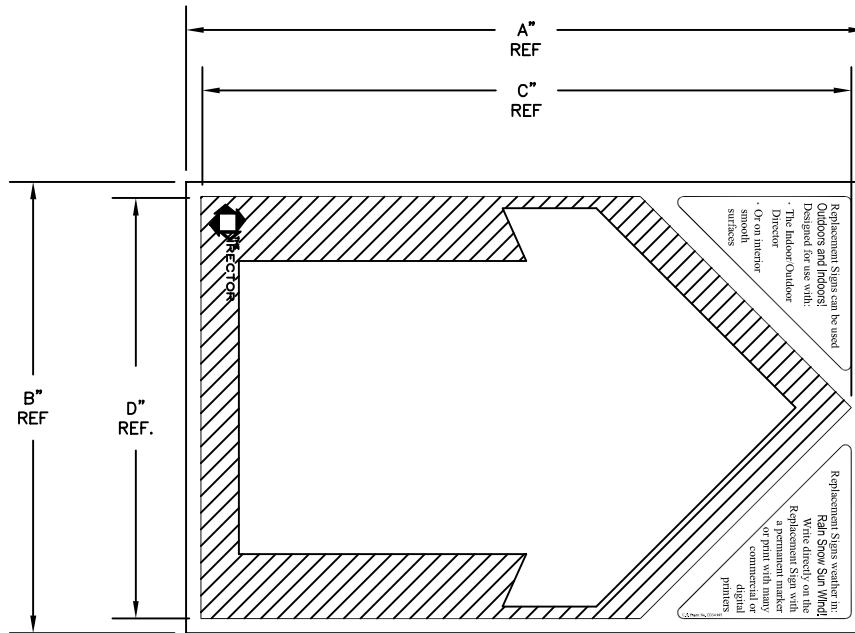

Series DIRECTOR

CREATE-A-SIGN STICKABLE DIRECTOR

PART #	COLOR	A	B	C	D	QTY INCLUDED
37443	RED	7 1/4	4 13/16	6 15/16	4 1/2	16
37447	YELLOW/BLACK	7 1/4	4 13/16	6 15/16	4 1/2	16
37444	RED	14	8 1/2	13 5/8	8 1/8	8
37448	YELLOW/BLACK	14	8 1/2	13 5/8	8 1/8	8

Specifications

The Create-A-Sign director series can be used indoors on walls, doors, floors, windows, furniture or any interior flat surface. These arrow-shaped paper sign can be written on with with standard markers or for a more finished look use an ink jet/laser printer. The Create-A-Sign has a removable adhesive which provides a sure grip without leaving behind residue. The Create-A-Sign comes in the following sizes 7 1/4" x 4 3/4" and 14" x 8 1/2". Available in Red and Safety Yellow/Black.