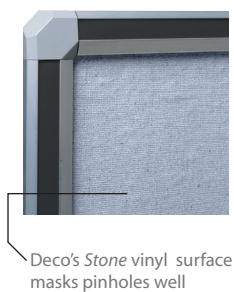

Coloring Outside the Lines ●

DECO *Aurora*

Your World, Your Color. Deco Aurora from Ghent is offered in an array of nine different colored inserts for you to choose whichever best suits your taste. The four multi-faceted corner connectors, aluminum framing, and color insert strips gracefully come together for a highly complimentary look. The 3/4" wide thermoplastic PVC inserts not only add a splash of color, but also serve to conceal the wall mounting hardware leaving no exposed fasteners. Deco Aurora is available with either a magnetic dry erase marker or a tackable vinyl surface. Markerboards feature protective end caps on the accessory tray and come with markers and an eraser. Deco Aurora's attractive design puts the VISUAL in visual communication boards.

Deco Aurora Vinyl Boards (with Stone vinyl surface)

Item #	Description	Wt. Lbs.
DFV__46-42	4'x6' Deco Aurora Vinyl Board	44
DFV__48-42	4'X8'Deco Aurora Vinyl Board	59
DFV__410-42	4'X10'Deco Aurora Vinyl Board	74
DFV__412-42	4'X12'Deco Aurora Vinyl Board	88

Plug the corresponding letters from the Color Guide below into the desired SKU number to indicate your color selection. For example, a 4'x6' Deco Aurora Vinyl Board with Red frame accents would read as follows: DFV**RD**46-42.