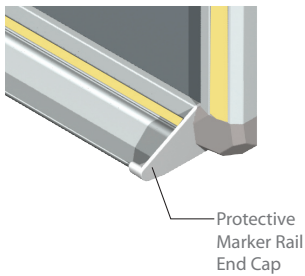

Coloring Outside the Lines ●

DECO *Aurora*

Your World, Your Color. Deco Aurora from Ghent is offered in an array of nine different colored inserts for you to choose whichever best suits your taste. The four multi-faceted corner connectors, aluminum framing, and color insert strips gracefully come together for a highly complimentary look. The 3/4" wide thermoplastic PVC inserts not only add a splash of color, but also serve to conceal the wall mounting hardware leaving no exposed fasteners. Deco Aurora is available with either a magnetic dry erase marker or a tackable vinyl surface. Markerboards feature protective end caps on the accessory tray and come with markers and an eraser. Deco Aurora's attractive design puts the VISUAL in visual communication boards.