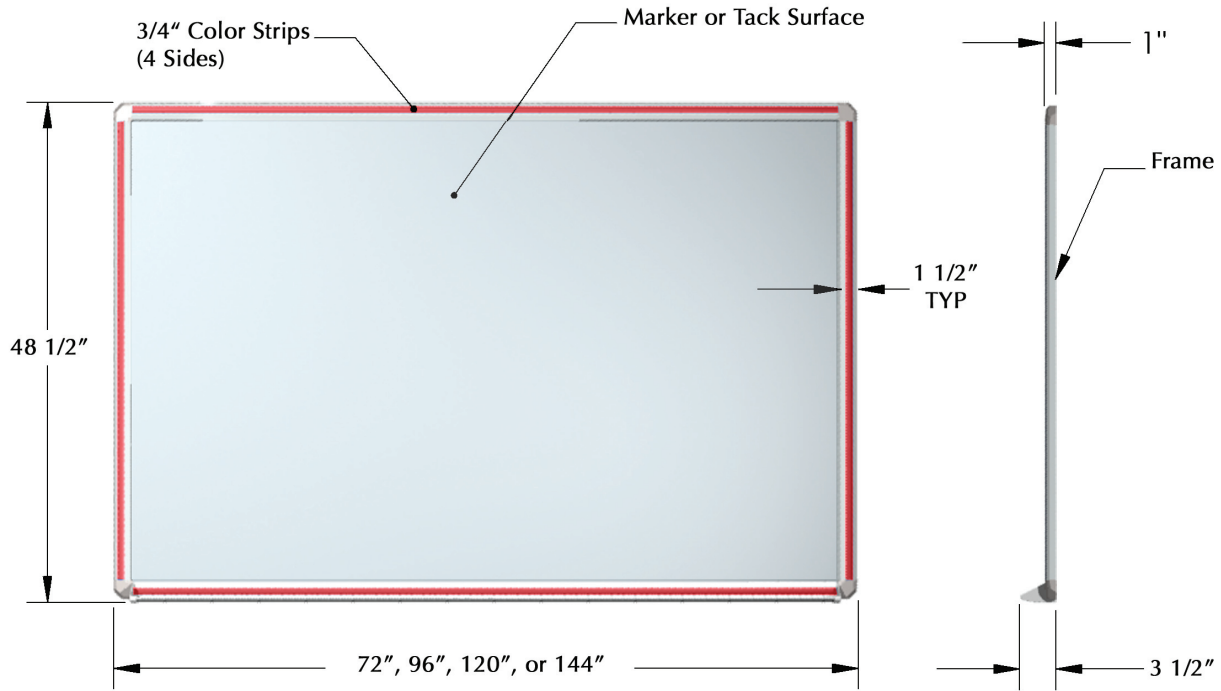

Coloring Outside the Lines ●

DECO *Aurora*

Your World, Your Color. Deco Aurora from Ghent is offered in an array of nine different colored inserts for you to choose whichever best suits your taste. The four multi-faceted corner connectors, aluminum framing, and color insert strips gracefully come together for a highly complimentary look. The 3/4" wide thermoplastic PVC inserts not only add a splash of color, but also serve to conceal the wall mounting hardware leaving no exposed fasteners. Deco Aurora is available with either a magnetic dry erase marker or a tackable vinyl surface. Markerboards feature protective end caps on the accessory tray and come with markers and an eraser. Deco Aurora's attractive design puts the VISUAL in visual communication boards.

Deco Aurora Vinyl Boards (with Stone vinyl surface)

Item #	Description	Wt. Lbs.
DFV__46-42	4'x6' Deco Aurora Vinyl Board	44
DFV__48-42	4'X8'Deco Aurora Vinyl Board	59
DFV__410-42	4'X10'Deco Aurora Vinyl Board	74
DFV__412-42	4'X12'Deco Aurora Vinyl Board	88

Deco Aurora Porcelain Markerboards

Item #	Description	Wt. Lbs.
DFM__46	4'x6' Deco Aurora Markerboard	82
DFM__48	4'X8'Deco Aurora Markerboard	109
DFM__410	4'X10'Deco Aurora Markerboard	136
DFM__412	4'X12'Deco Aurora Markerboard	162

Plug the corresponding letters from the Color Guide below into the desired SKU number to indicate your color selection. For example, a 4'x6' Deco Aurora Vinyl Board with Red frame accents would read as follows: DFV**RD**46-42.