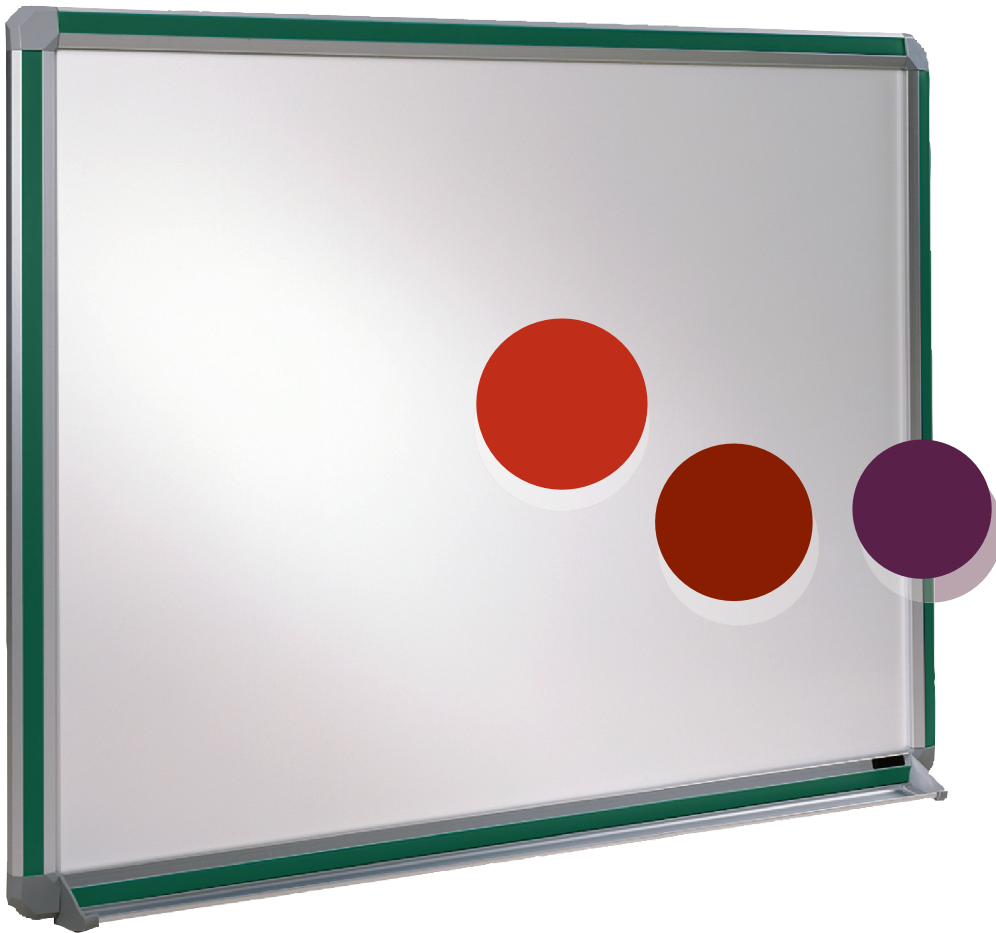

Coloring Outside the Lines ●

DECO *Aurora*

Your World, Your Color. Deco Aurora from Ghent is offered in an array of nine different colored inserts for you to choose whichever best suits your taste. The four multi-faceted corner connectors, aluminum framing, and color insert strips gracefully come together for a highly complimentary look. The 3/4" wide thermoplastic PVC inserts not only add a splash of color, but also serve to conceal the wall mounting hardware leaving no exposed fasteners. Deco Aurora is available with either a magnetic dry erase marker or a tackable vinyl surface. Markerboards feature protective end caps on the accessory tray and come with markers and an eraser. Deco Aurora's attractive design puts the VISUAL in visual communication boards.

Deco Aurora Vinyl Boards (with Stone vinyl surface)

Item #	Description	Wt. Lbs.
DFV__46-42	4'x6' Deco Aurora Vinyl Board	44
DFV__48-42	4'X8'Deco Aurora Vinyl Board	59
DFV__410-42	4'X10'Deco Aurora Vinyl Board	74
DFV__412-42	4'X12'Deco Aurora Vinyl Board	88

Deco Aurora Porcelain Markerboards

Item #	Description	Wt. Lbs.
DFM__46	4'x6' Deco Aurora Markerboard	82
DFM__48	4'X8'Deco Aurora Markerboard	109
DFM__410	4'X10'Deco Aurora Markerboard	136
DFM__412	4'X12'Deco Aurora Markerboard	162

Plug the corresponding letters from the Color Guide below into the desired SKU number to indicate your color selection. For example, a 4'x6' Deco Aurora Vinyl Board with Red frame accents would read as follows: DFV**RD**46-42.