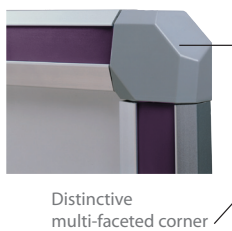

Coloring Outside the Lines ●

DECO *Aurora*

Your World, Your Color. Deco Aurora from Ghent is offered in an array of nine different colored inserts for you to choose whichever best suits your taste. The four multi-faceted corner connectors, aluminum framing, and color insert strips gracefully come together for a highly complimentary look. The 3/4" wide thermoplastic PVC inserts not only add a splash of color, but also serve to conceal the wall mounting hardware leaving no exposed fasteners. Deco Aurora is available with either a magnetic dry erase marker or a tackable vinyl surface. Markerboards feature protective end caps on the accessory tray and come with markers and an eraser. Deco Aurora's attractive design puts the VISUAL in visual communication boards.

Deco Aurora Vinyl Boards (with Stone vinyl surface)

Item #	Description	Wt. Lbs.
DFV__46-42	4'x6' Deco Aurora Vinyl Board	44
DFV__48-42	4'X8'Deco Aurora Vinyl Board	59
DFV__410-42	4'X10'Deco Aurora Vinyl Board	74
DFV__412-42	4'X12'Deco Aurora Vinyl Board	88