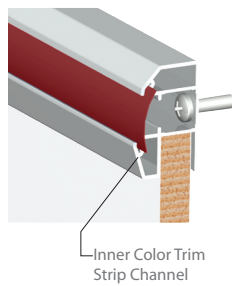

Coloring Outside the Lines ●

DECO *Aurora*

Your World, Your Color. Deco Aurora from Ghent is offered in an array of nine different colored inserts for you to choose whichever best suits your taste. The four multi-faceted corner connectors, aluminum framing, and color insert strips gracefully come together for a highly complimentary look. The 3/4" wide thermoplastic PVC inserts not only add a splash of color, but also serve to conceal the wall mounting hardware leaving no exposed fasteners. Deco Aurora is available with either a magnetic dry erase marker or a tackable vinyl surface. Markerboards feature protective end caps on the accessory tray and come with markers and an eraser. Deco Aurora's attractive design puts the VISUAL in visual communication boards.