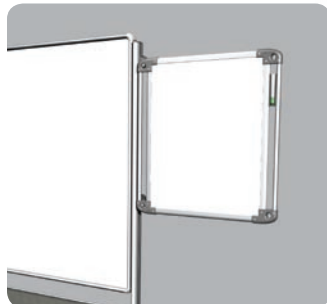

Model No. NEX206MW

INTERACTIVE

VERSATILE

MOBILE

Present and Connect –
the Nexus IdeaWall is a
movable display panel
with an extra-large 4' x 6'
markerboard work
surface and expandable
presentation space.

nexus[™]
by Ghent

simplifying small group communication

Interactive	Versatile	Mobile
Flexible and expandable presentation areas with side-mountable Tablet markerboards (sold separately)	Provides extra-large writing surface for group presentations	Simple to move from room to room for use where you need it

Key Features

- Double-sided, 4'x6' magnetic marker surface – more durable, reusable and greener solution than traditional chart pads
- Angled foot design – allows units to be grouped for a more coordinated collaboration space
- Expandable workspace – attachable easel pegs give you the option of adding Tablets for additional room
- In reach – comes complete with side-mountable marker/eraser holder
- Backed by a Ghent 10-year guarantee