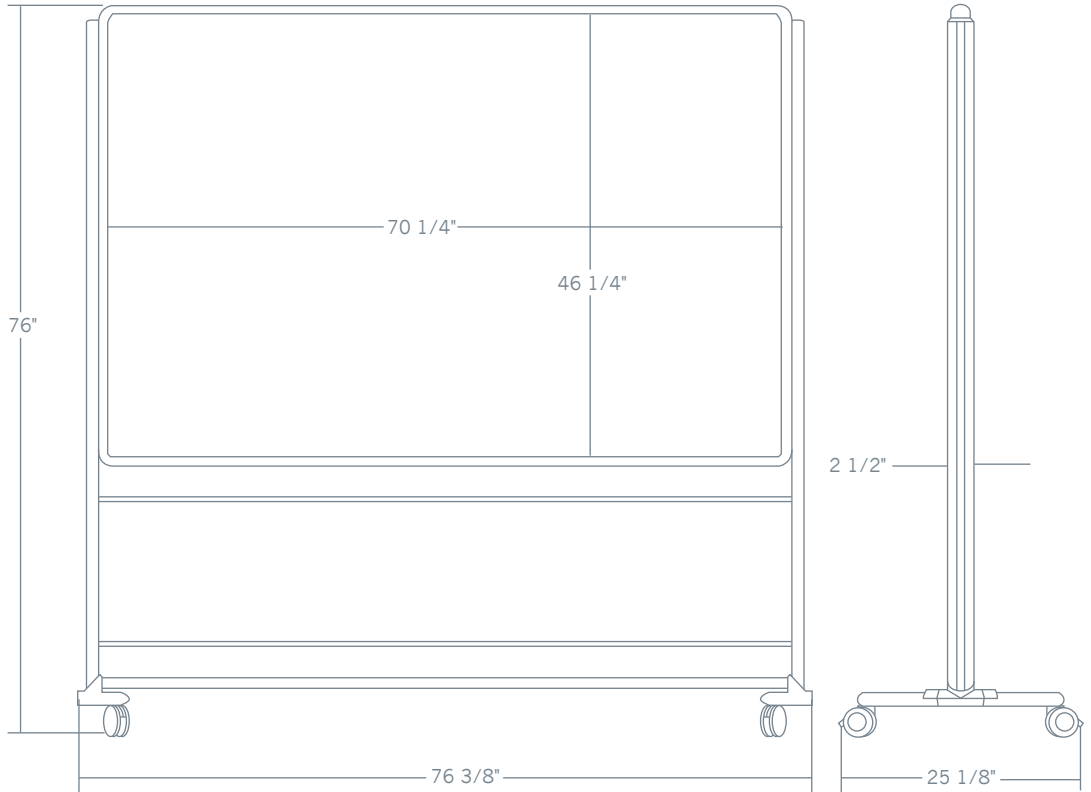

Model No. NEX206MW

INTERACTIVE

VERSATILE

MOBILE

Present and Connect –
the Nexus IdeaWall is a
movable display panel
with an extra-large 4' x 6'
markerboard work
surface and expandable
presentation space.

nexus[™]
by Ghent

simplifying small group communication

Interactive	Versatile	Mobile
Flexible and expandable presentation areas with side-mountable Tablet markerboards (sold separately)	Provides extra-large writing surface for group presentations	Simple to move from room to room for use where you need it

Key Features

- Double-sided, 4'x6' magnetic marker surface – more durable, reusable and greener solution than traditional chart pads
- Angled foot design – allows units to be grouped for a more coordinated collaboration space
- Expandable workspace – attachable easel pegs give you the option of adding Tablets for additional room
- In reach – comes complete with side-mountable marker/eraser holder
- Backed by a Ghent 10-year guarantee

Find out more
NexusByGhent.com

Specifications		Model No.
Dimensions	76" (193 cm) x 76-3/8" (194 cm) x 25-1/8" (63.8 cm)	NEX206MW
Weight	86 lbs	

Accent Panel Colors

GHENT
Ghent Manufacturing, Inc.
2999 Henkle Drive
Lebanon, Ohio 45036
T 800-543-0550
P 513-932-3445
F 513-932-9252
ghent.com