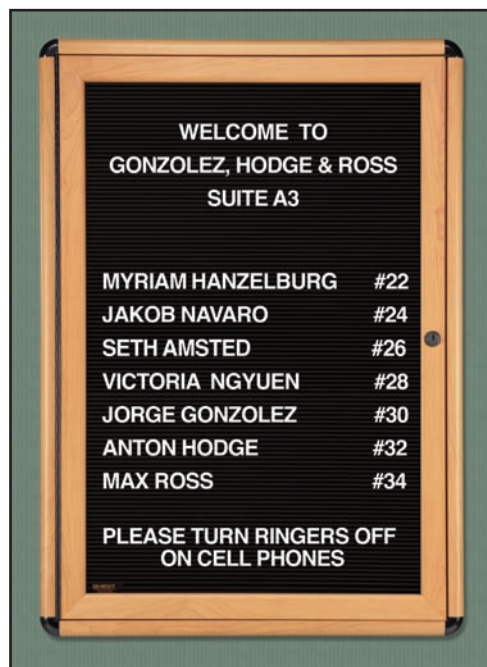

WOOD OVATION Enclosed Boards

Introducing Ghent's Ovation Enclosed Boards with a tree-mendous twist. Ovation is now available featuring powder coated aluminum framing in a "wood look" finish. You can choose from either Medium Cherry or Natural Maple appearances. With its contrasting-color, rounded corners and real wood appearance, these distinctive enclosed letterboards and fabric tackboards make a stylish statement.

All Ovation Enclosed Message Centers are backed by Ghent's 10-year performance guarantee.

- Powder coated aluminum framing creates fine wood furniture appearance
- Choose from Sliding Tempered Glass or Hinged Acrylic Locking Doors
- Ovation's rounded corners are offered in Black or Chrome
- Available in either Medium Cherry or Natural Maple powder coat "wood look" finish
- Select from either a Tackable Fabric or Changeable Letter back panel
- Backed by Ghent's 10-year performance guarantee

Framing Choices

Letter Panel Choices

Fabric Choices

Wood Ovation Enclosed Boards

Size	Doors	Cherry/Chrome	Cherry/Black	Maple/Chrome	Maple/Black
34" x 24"	1 Hinged	OVMCC1	OVMCB1	OVNMC1	OVNMB1
34" x 47"	2 Hinged	OVMCC2	OVMCB2	OVNMC2	OVNMB2
34" x 47"	2 Sliding	OVMCC3	OVMCB3	OVNMC3	OVNMB3
36" x 60"	2 Hinged	OVMCC4	OVMCB4	OVNMC4	OVNMB4
48" x 72"	3 Hinged	OVMCC5	OVMCB5	OVNMC5	OVNMB5