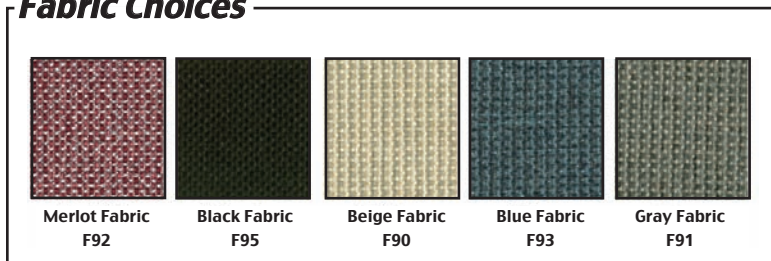

All Ovation Enclosed Message Centers are backed by Ghent's 10-year performance guarantee.

- Powder coated aluminum framing creates fine wood furniture appearance
- Choose from Sliding Tempered Glass or Hinged Acrylic Locking Doors
- Ovation's rounded corners are offered in Black or Chrome
- Available in either Medium Cherry or Natural Maple powder coat "wood look" finish
- Select from either a Tackable Fabric or Changeable Letter back panel
- Backed by Ghent's 10-year performance guarantee

Framing Choices

Letter Panel Choices

Fabric Choices

Wood Ovation Enclosed Boards

Size	Doors	Cherry/Chrome	Cherry/Black	Maple/Chrome	Maple/Black
34" x 24"	1 Hinged	OVMCC1	OVMCB1	OVNMC1	OVNMB1
34" x 47"	2 Hinged	OVMCC2	OVMCB2	OVNMC2	OVNMB2
34" x 47"	2 Sliding	OVMCC3	OVMCB3	OVNMC3	OVNMB3
36" x 60"	2 Hinged	OVMCC4	OVMCB4	OVNMC4	OVNMB4
48" x 72"	3 Hinged	OVMCC5	OVMCB5	OVNMC5	OVNMB5

When placing orders:

Please use code extensions to order correct board configuration (ie, for a 1 door Cherry/Chrome tackboard with Gray Fabric backing you would order OVMCC1-F91).