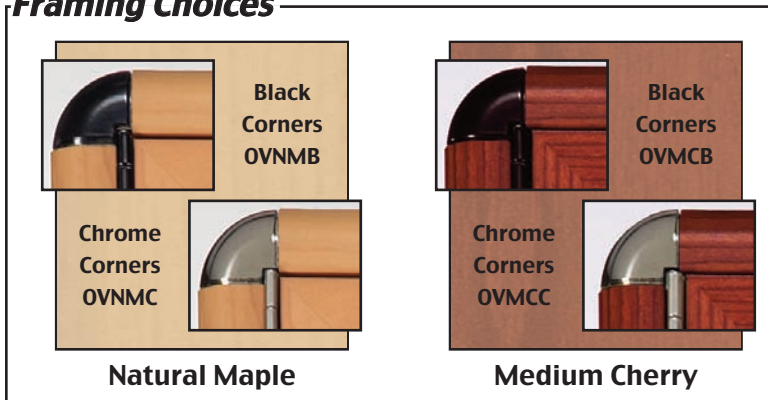

- Powder coated aluminum framing creates fine wood furniture appearance
- Choose from Sliding Tempered Glass or Hinged Acrylic Locking Doors
- Ovation's rounded corners are offered in Black or Chrome
- Available in either Medium Cherry or Natural Maple powder coat "wood look" finish
- Select from either a Tackable Fabric or Changeable Letter back panel
- Backed by Ghent's 10-year performance guarantee

Framing Choices