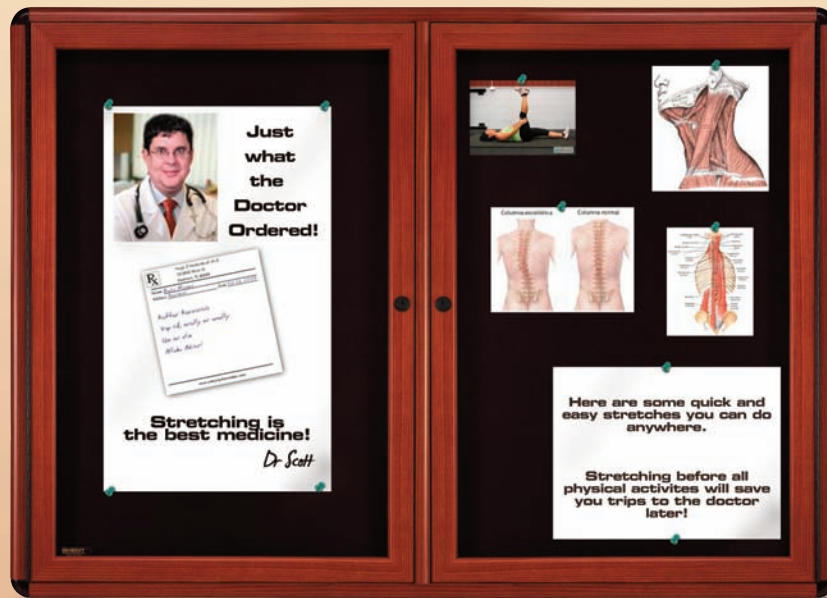

WOOD OVATION Enclosed Boards

Introducing Ghent's Ovation Enclosed Boards with a tree-mendous twist. Ovation is now available featuring powder coated aluminum framing in a "wood look" finish. You can choose from either Medium Cherry or Natural Maple appearances. With its contrasting-color, rounded corners and real wood appearance, these distinctive enclosed letterboards and fabric tackboards make a stylish statement.

All Ovation Enclosed Message Centers are backed by Ghent's 10-year performance guarantee.

- Powder coated aluminum framing creates fine wood furniture appearance
- Choose from Sliding Tempered Glass or Hinged Acrylic Locking Doors
- Ovation's rounded corners are offered in Black or Chrome
- Available in either Medium Cherry or Natural Maple powder coat "wood look" finish
- Select from either a Tackable Fabric or Changeable Letter back panel
- Backed by Ghent's 10-year performance guarantee

When placing orders:

Please use code extensions to order correct board configuration (ie, for a 1 door Cherry/Chrome tackboard with Gray Fabric backing you would order OVMCC1-F91).